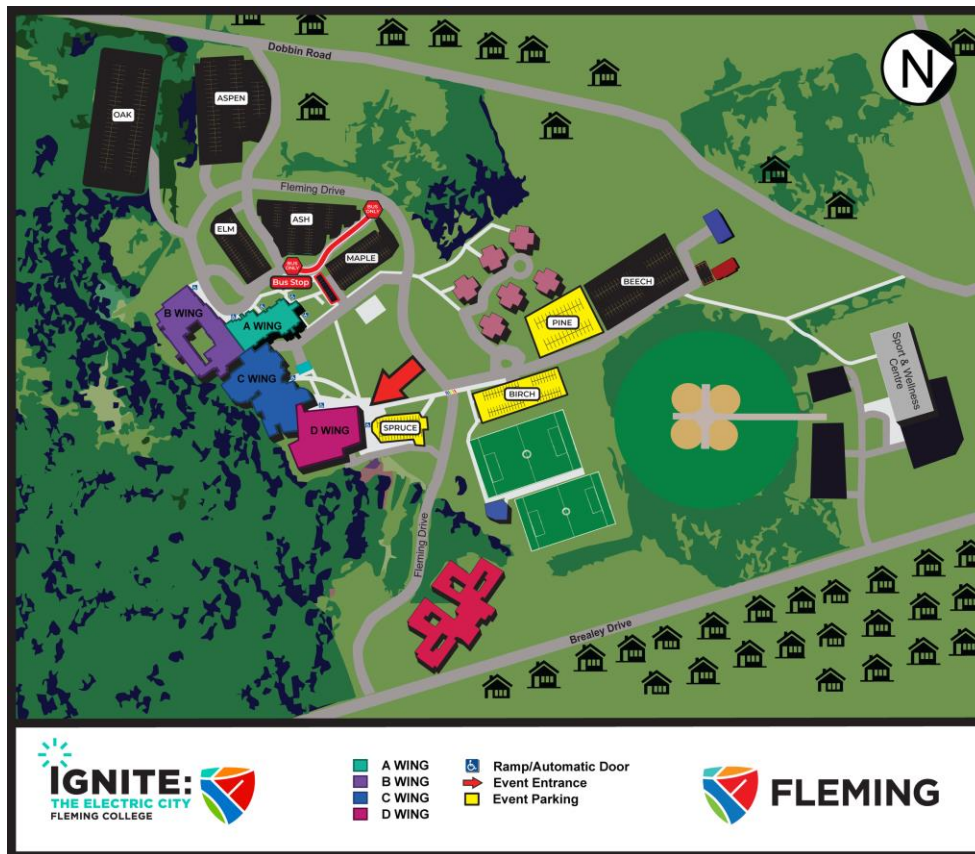

Parking

Complimentary parking is available in the Spruce and Birch lots (lots indicated in yellow in the map below). Enter through the Kawartha Trades and Technology Centre (D-Wing) doors and staff will greet and direct you.

Refreshments will be available throughout the day and lunch will be served. We look forward to seeing you on Thursday at the IGNITE: Healthy City, Healthy summit! Please email president@flemingcollege.ca for additional questions.